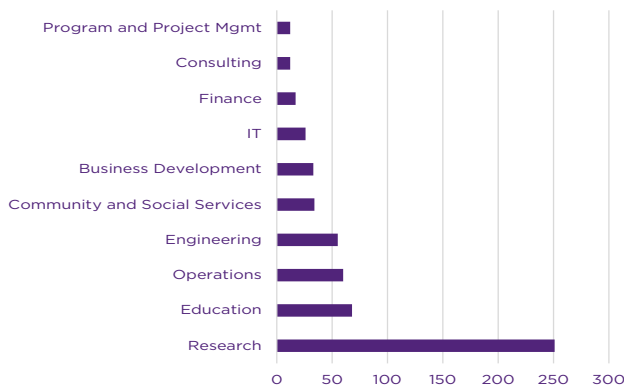

Key skills

Geology

Geological
Mapping

Earth Science

Research

Logging

Structural
Geology

Major industries

Sample of current roles

- Geology Superintendent, Aurelia Metals Ltd
- Senior Geoscientist, Armour Energy Ltd
- Graduate Geologist, Measured Group Pty Ltd
- Project Geoscientist, Rio Tinto Exploration
- Manager Investment Evaluation, BHP Billiton
- Senior Project Geologist, Pacific Energy Consulting Ltd (Port Moresby)
- Geology Lecturer, University of Indonesia
- Exploration Manager, Round Oak Minerals Pty Ltd